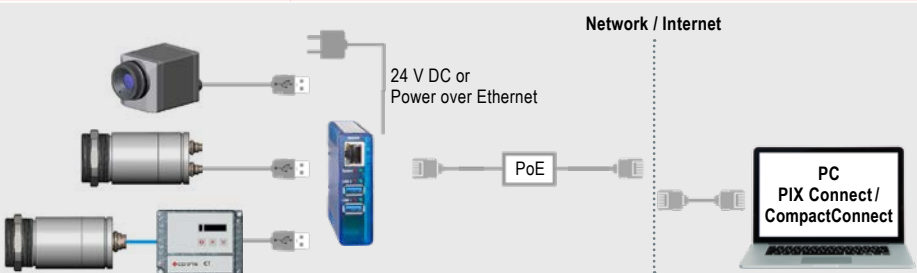

Connection options