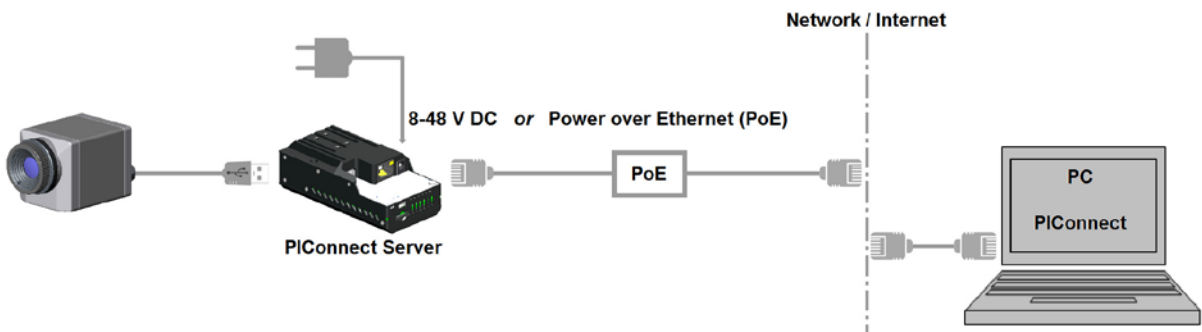

Ethernet communication / networking