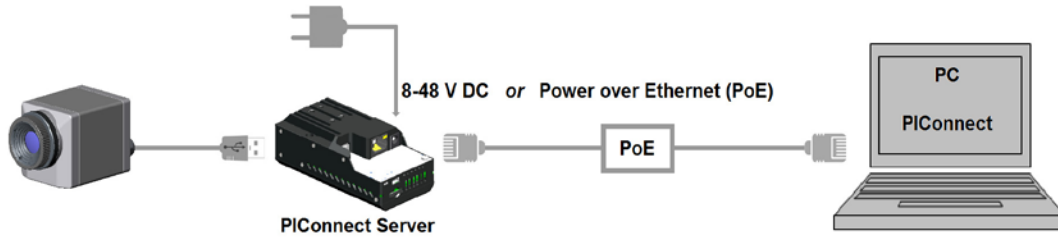

Ethernet direct communication