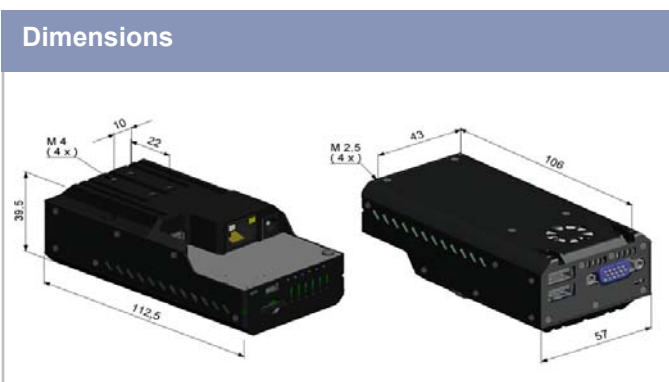

- ## FEATURES
- Miniaturized PC for PI160/ 4xx stand-alone operation or for cable extension
 - Supports 120 Hz (PI160) and up to 70 Hz (PI4xx) frame rate
 - Integrated watchdog feature
 - Additional operation of customer specific software
 - Processor: Intel® Atom™ Z530 @ 1.6 GHz
2GB SSD, 512 MB RAM
 - Ports: 3x USB 2.0, 1x Mini-USB in slave mode, VGA/ Video, Gigabit Ethernet, SD-Card (up to 32 GB)
 - Operating system: Windows XP Professional
 - Wide power range: 8-48 VDC or Power over Ethernet (PoE)
 - Status LEDs
 - Low power consumption (max. 9.5 W)
 - Up to 20 m USB high temperature cable, up to 100 m ethernet cable expandability (PoE)

| Electrical specifications | |
|---------------------------|---|
| Power supply | 8...48 VDC or Power over Ethernet (PoE/ 1000BASE-T) |
| Power consumption | 9.5 W (+ additional 2.5 W for PI camera) |
| Cooling | Passive (active with integrated fan for ambient temperatures above 50°C) |
| Board | COM Express® mini embedded board |
| Processor | Intel® Atom™ Z530/ 1.6 GHz |
| Hard disc drive | 2 GB SSD |
| RAM | 512 MB (DDR2, 533 MHz) |
| Ports | 3x USB 2.0 1x Mini-USB 2.0 (slave mode) VGA/ TV _{out} Ethernet (Gigabit Ethernet) |
| Extensions | MicroSDHC card (up to 32 GB) |
| Additional functions | 6x status LEDs (L1-L6) |