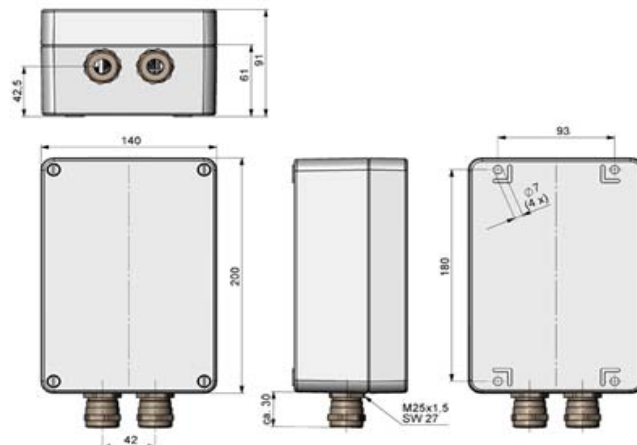

Protective housing dimensions