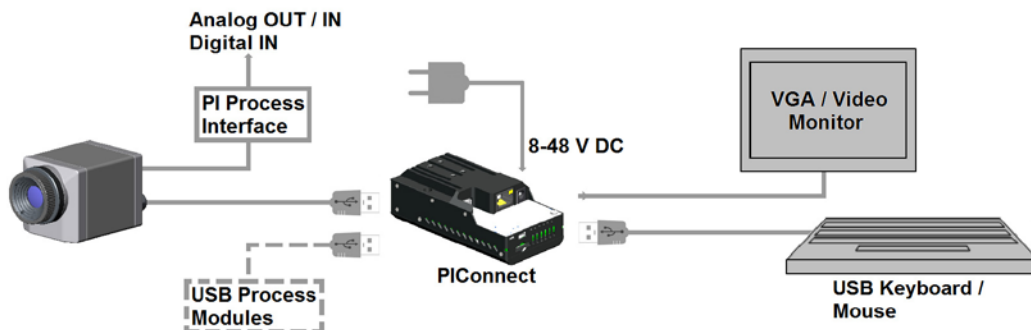

Stand-alone operation