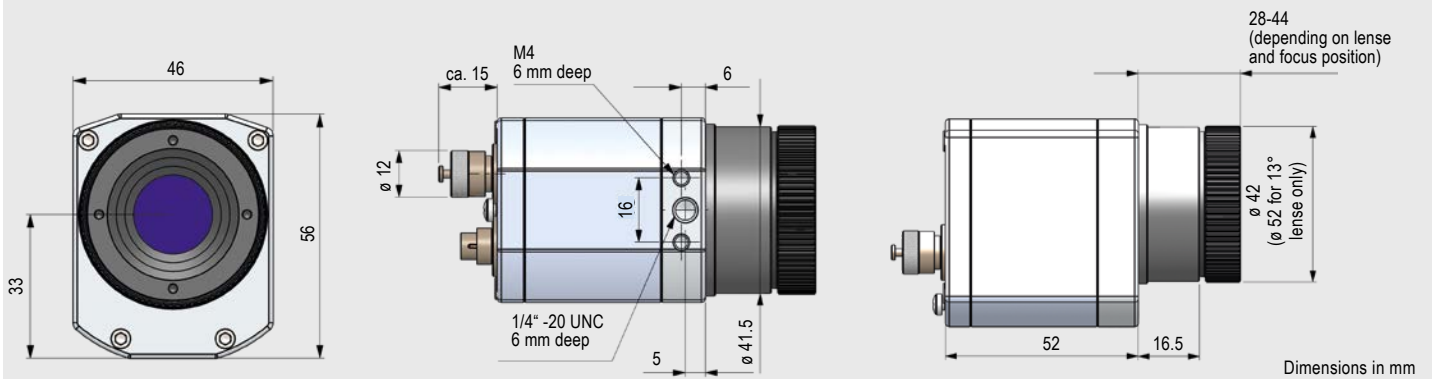

### Features:

- Line scan function through license-free analysis software optris PIX Connect
- Compact in size: 46 x 56 x 76 - 100 mm
- Frame rate of up to 125 Hz
- Max. scan angle of 111° with 800 pixels per line

Infrared camera with line scan mode

### Technical specifications

Optical resolution	640 x 480 pixels
Detector	FPA, uncooled (17 μm x 17 μm)
Spectral range	7.9 μm
Measurement ranges	200 ... 1500 °C / 150 ... 900 °C
Sighting range	0 ... 250 °C
Frame rate	32 Hz / 125 Hz @ 640 x 120 pixels
Optics (FOV)	15° x 11° (f = 41.5 mm) 33° x 25° (f = 18.7 mm) 60° x 45° (f = 10.5 mm) 90° x 64° (f = 7.7 mm) max. FOV: 111° / 800 pixels (diagonal scan line / 90° lens)
Thermal sensitivity (NETD) at T <sub>Obj</sub> = 650 °C	80 mK
Accuracy	±2 °C or ±2 %, whichever is greater
PC interface	USB 2.0 / optional USB to GigE (PoE) interface
Process interface (PIF), standard	0 – 10 V input, digital input (max. 24 V), 0 – 10 V output
Process interface (PIF), industrial	2x 0 – 10 V input, digital input (max. 24 V), 3x 0/4 – 20 mA outputs, 3x relay (0–30 V / 400 mA), fail-safe relay
Cable length (USB)	1 m (standard), 5 m, 10 m, 20 m 5 m and 10 m also as high temperature USB cable (180 or 250 °C)
Ambient temperature	0 ... 50 °C
Storage temperature	–40 ... 85 °C
Relative humidity	20 – 80 %, non-condensing
Enclosure (size / rating)	46 x 56 x 76 - 100 mm (depending on lens + focus position) / IP 67 (NEMA 4)
Weight	269 - 340 g (depending on lens)
Shock / Vibration <sup>1)</sup>	IEC 60068-2-27 (25G and 50G) / IEC 60068-2-6 (sinus shaped), IEC 60068-2-64 (broadband noise)
Tripod mount	¼ – 20 UNC
Power supply	via USB
Scope of supply (standard)	<ul style="list-style-type: none"> <li>• USB camera with 1 lens</li> <li>• USB cable (1 m)</li> <li>• Table tripod</li> <li>• PIF cable (1 m) incl. terminal block</li> <li>• Software package optris PIX Connect</li> <li>• Rugged outdoor case</li> </ul>

## Dimensions