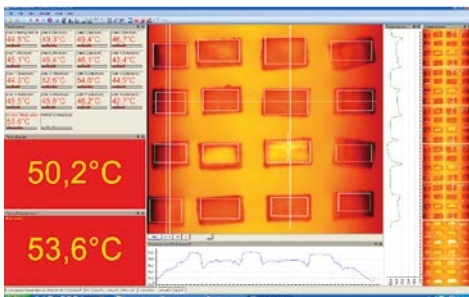

## TECHNICAL DATA

High-resolution thermal imaging solution for the

### Features:

- Line scan function through license-free analysis software optris PIX Connect
- Compact in size: 46 x 56 x 76 - 100 mm
- Frame rate of up to 125 Hz
- Max. scan angle of 111° with 800 pixels per line