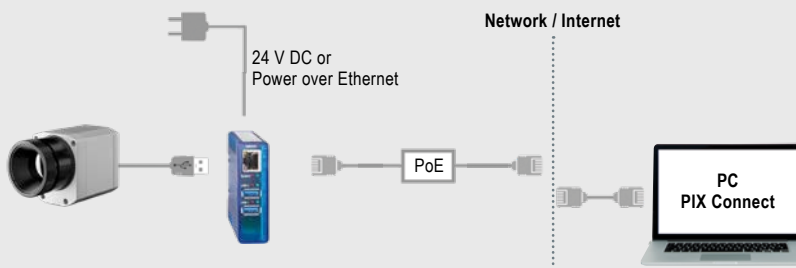

optris USB Server Gigabit 2.0

- Network connection via Gigabit Ethernet
- Full TCP/IP support incl. routing and DNS
- Two independent USB ports
- Power over PoE or external voltage supply at 24 - 48 V DC
- Galvanic isolation 500 V_{RMS}
- Remotely configurable via web based management

For further information please visit