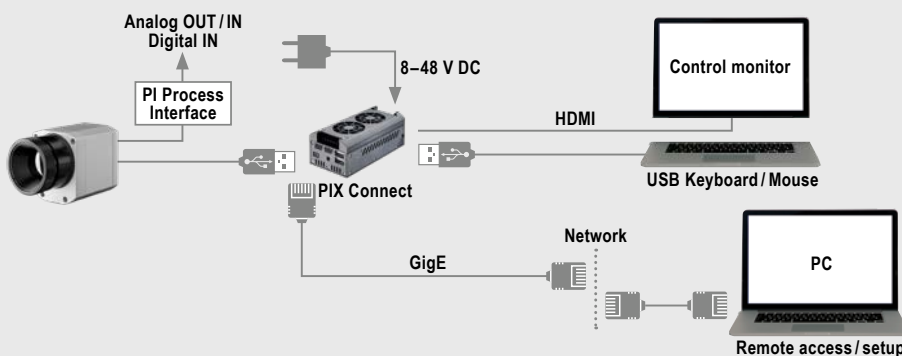

## Process integration

### optris USB Server Gigabit 2.0

- Network connection via Gigabit Ethernet
- Full TCP/IP support incl. routing and DNS
- Two independent USB ports
- Power over PoE or external voltage supply at 24 - 48 V DC
- Galvanic isolation 500 V<sub>RMS</sub>
- Remotely configurable via web based management

### optris Industrial process interface

- Use of camera for process monitoring in industrial environments
- Continuous fail safe monitoring of imager, software and cable connections
- 3 analog / alarm outputs, 2 analog inputs, 1 digital input, 3 alarm relay, 1 fail-safe relay

### optris PI NetBox

- Miniature PC as add-on to the PI series for stand-alone system
- Integrated hardware and software watchdog
- Connections: 2x USB 2.0, 1x USB 3.0, 1x Mini-USB 2.0, Micro-HDMI, Ethernet (Gigabit Ethernet), micro SDHC / SDXC card