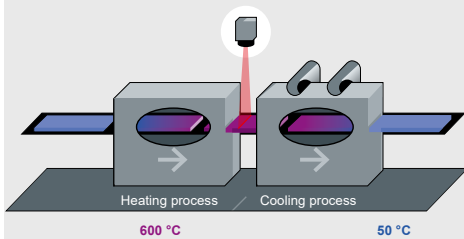

Infrared camera with line scan mode

Technical specifications

Optical resolution	640 x 480 pixels
Detector	FPA, uncooled (17 μm x 17 μm)
Spectral range	7.9 μm
Measurement ranges	200 ... 1500 °C / 150 ... 900 °C
Sighting range	0 ... 250 °C
Frame rate	32 Hz / 125 Hz @ 640 x 120 pixels
Optics (FOV)	15° x 11° (f = 41.5 mm) 33° x 25° (f = 18.7 mm) 60° x 45° (f = 10.5 mm) 90° x 64° (f = 7.7 mm) max. FOV: 111° / 800 pixels (diagonal scan line / 90° lens)
Thermal sensitivity (NETD) at T_{Obj} = 650 °C	80 mK
Accuracy	±2 °C or ±2 %, whichever is greater
PC interface	USB 2.0 / optional USB to GigE (PoE) interface
Process interface (PIF), standard	0 – 10 V input, digital input (max. 24 V), 0 – 10 V output
Process interface (PIF), industrial	2x 0 – 10 V input, digital input (max. 24 V), 3x 0/4 – 20 mA outputs, 3x relay (0–30 V / 400 mA), fail-safe relay
Cable length (USB)	1 m (standard), 5 m, 10 m, 20 m 5 m and 10 m also as high temperature USB cable (180 or 250 °C)
Ambient temperature	0 ... 50 °C
Storage temperature	–40 ... 85 °C
Relative humidity	20 – 80 %, non-condensing
Enclosure (size / rating)	46 x 56 x 76 - 100 mm (depending on lens + focus position) / IP 67 (NEMA 4)
Weight	269 - 340 g (depending on lens)
Shock / Vibration¹⁾	IEC 60068-2-27 (25G and 50G) / IEC 60068-2-6 (sinus shaped), IEC 60068-2-64 (broadband noise)
Tripod mount	¼ – 20 UNC
Power supply	via USB
Scope of supply (standard)	• USB camera with 1 lens • USB cable (1 m) • Table tripod • PIF cable (1 m) incl. terminal block • Software package optris PIX Connect • Rugged outdoor case

¹⁾ For more details see operator's manual