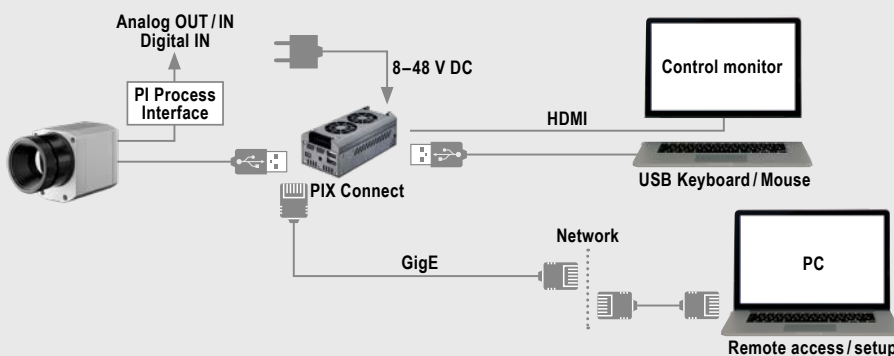

¹⁾ Accuracy effective starting at 150 °C
²⁾ For more details see operator's manual

optris PI 640i

Dimensions

Process integration

optris USB Server Gigabit 2.0

- Network connection via Gigabit Ethernet
- Full TCP/IP support incl. routing and DNS
- Two independent USB ports
- Power over PoE or external voltage supply at 24 - 48 V DC
- Galvanic isolation 500 V_{RMS}
- Remotely configurable via web based management

For further information please visit

optris Industrial process interface

- Use of camera for process monitoring in industrial environments
- Continuous fail safe monitoring of imager, software and cable connections
- 3 analog / alarm outputs, 2 analog inputs, 1 digital input, 3 alarm relay, 1 fail-safe relay

For further information please visit

optris PI NetBox

- Miniature PC as add-on to the PI series for stand-alone system
- Integrated hardware and software watchdog
- Connections: 2x USB 2.0, 1x USB 3.0, 1x Mini-USB 2.0, Micro-HDMI, Ethernet (Gigabit Ethernet), micro SDHC / SDXC card