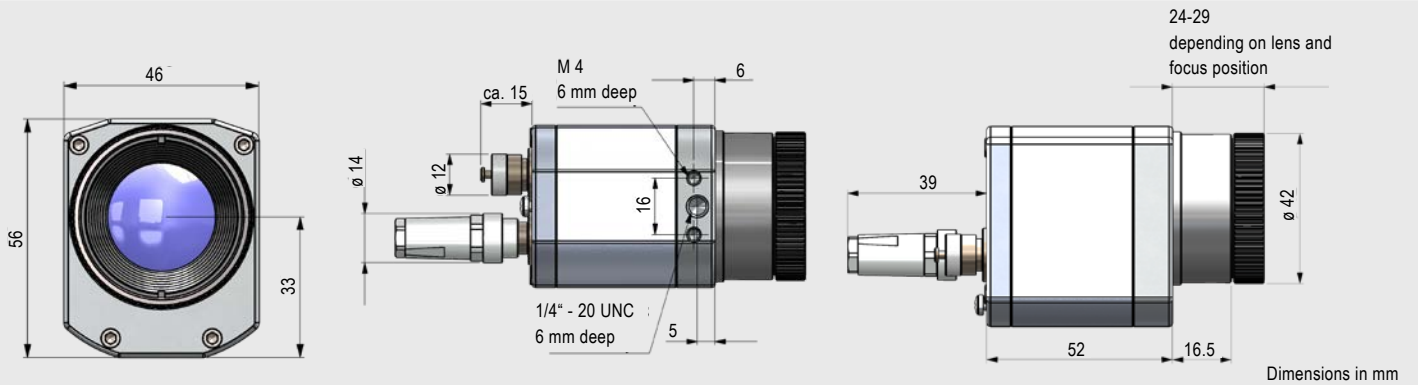

optris PI 640i

Dimensions

Process integration