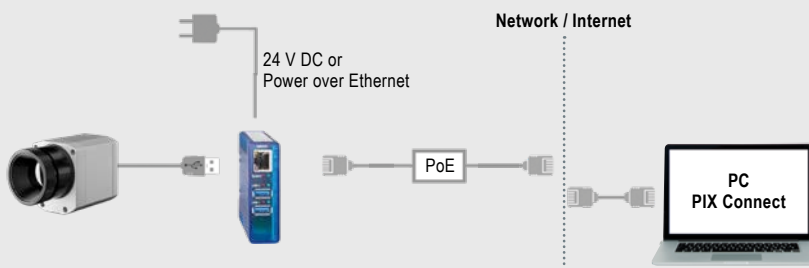

Technical specifications

Optical resolution	640 x 480 pixels
Detector	FPA, uncooled (17 µm x 17 µm)
Spectral range	8 – 14 µm
Temperature ranges	-20 ... 100 °C, 0 ... 250 °C, (20) 150 ... 900 °C ¹⁾ optional temperature range: 200 ... 1500 °C
Frame rate	32 Hz / 125 Hz @ 640 x 120 pixels
Optics (FOV)	15° x 11° FOV / f = 41.5 mm or 33° x 25° FOV / f = 18.7 mm or 60° x 45° FOV / f = 10.5 mm or 90° x 66° FOV / f = 7.7 mm
Thermal sensitivity (NETD)	40 mK
Accuracy	±2 °C or ±2 %, whichever is greater
PC interface	USB 2.0 / optional USB GigE (PoE) interface
Process interface (PIF), standard	0 – 10 V input, digital input (max. 24 V), 0 – 10 V output
Process interface (PIF), industrial	2x 0 – 10 V input, digital input (max. 24 V), 3x 0/4 – 20 mA outputs, 3x relay (0 – 30 V/ 400 mA), fail-safe relay
Cable length (USB)	1 m (standard), 5 m, 10 m, 20 m 5 m and 10 m also as high temperature USB cable (180 or 250 °C)
Ambient temperature	0 ... 50 °C
Storage temperature	-40 ... 85 °C
Relative humidity	20 – 80 %, non-condensing
Enclosure (size / rating)	46 x 56 x 76 – 100 mm (depending on lens + focus position) / IP 67 (NEMA)
Weight	269 - 340 g (depending on lens)
Shock / Vibration ²⁾	IEC 60068-2-27 (25G and 50G) / IEC 60068-2-6 (sinus shaped), IEC 60068-2-64 (broadband noise)
Tripod mount	¼ - 20 UNC
Power supply	via USB
Scope of supply	<ul style="list-style-type: none"> • USB camera with 1 lens • USB cable (1 m) • Table tripod • Standard PIF with cable (1 m) and terminal block • Software package optris PIX Connect • Hard transport case

¹⁾ Accuracy effective starting at 150 °C
²⁾ For more details see operator's manual

optris PI 640i

Dimensions

Process integration

optris USB Server Gigabit 2.0

- Network connection via Gigabit Ethernet
- Full TCP/IP support incl. routing and DNS
- Two independent USB ports
- Power over PoE or external voltage supply at 24 - 48 V DC
- Galvanic isolation 500 V_{RMS}
- Remotely configurable via web based management