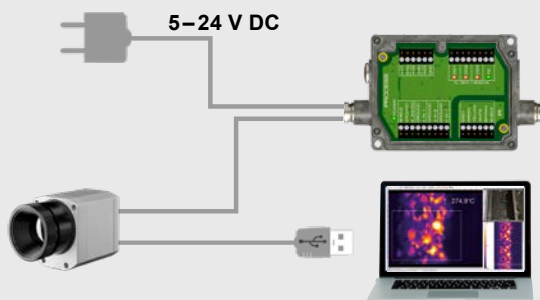

¹⁾ Accuracy effective starting at 150 °C
²⁾ For more details see operator's manual

optris PI 640i

Dimensions

Process integration

optris USB Server Gigabit 2.0

- Network connection via Gigabit Ethernet
- Full TCP/IP support incl. routing and DNS
- Two independent USB ports
- Power over PoE or external voltage supply at 24 - 48 V DC
- Galvanic isolation 500 V_{RMS}
- Remotely configurable via web based management

For further information please visit

optris Industrial process interface

- Use of camera for process monitoring in industrial environments
- Continuous fail safe monitoring of imager, software and cable connections
- 3 analog / alarm outputs, 2 analog inputs, 1 digital input, 3 alarm relay, 1 fail-safe relay

For further information please visit

optris PI NetBox

- Miniature PC as add-on to the PI series for stand-alone system
- Integrated hardware and software watchdog
- Connections: 2x USB 2.0, 1x USB 3.0, 1x Mini-USB 2.0, Micro-HDMI, Ethernet (Gigabit Ethernet), micro SDHC / SDXC card