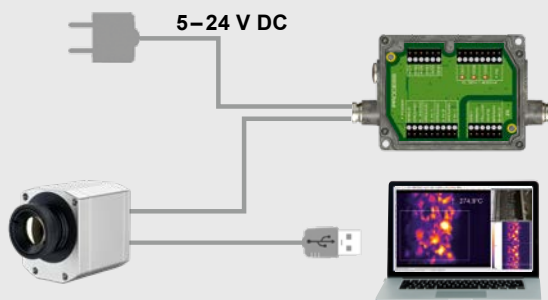

¹⁾ For more details see operator's manual

optris PI 450i G7

Dimensions

Process integration

optris USB-Server Gigabit 2.0

- Network connection via Gigabit Ethernet
- Full TCP/IP support incl. routing and DNS
- Two independent USB ports
- Power via PoE or external voltage supply at 24 – 48 V DC
- Galvanic isolation 500 V_{RMS}
- Remotely configurable via web based management

For further information please visit

optris Industrial Process Interface

- Use of camera for process monitoring in industrial environments
- Continuous fail safe monitoring of imager, software and cable connections
- 3 analog/ alarm outputs, 2 analog inputs, 1 digital input, 3 alarm relays, 1 fail-safe relay

For further information please visit

optris PI NetBox

- Miniature PC as add-on to the PI series for stand-alone system
- Integrated hardware and software watchdog
- Connections: 2x USB 2.0, 1x USB 3.0, 1x Mini-USB 2.0, Micro-HDMI, Ethernet (Gigabit Ethernet), micro SDHC / SDXC card