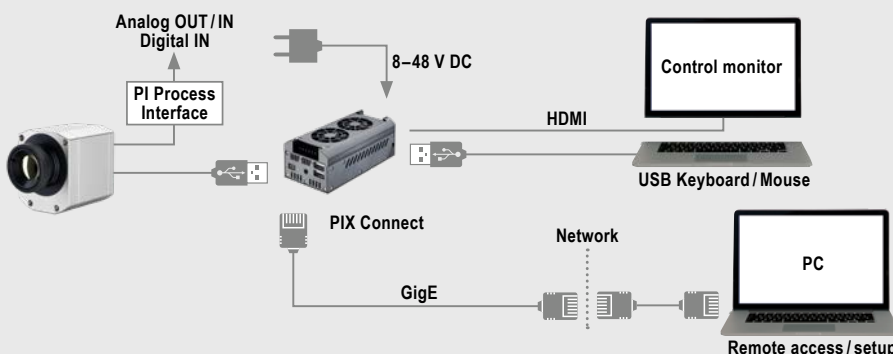

¹⁾ For more details see operator's manual

optris PI 450i G7

Dimensions

Process integration

optris USB-Server Gigabit 2.0

- Network connection via Gigabit Ethernet
- Full TCP/IP support incl. routing and DNS
- Two independent USB ports
- Power via PoE or external voltage supply at 24 – 48 V DC
- Galvanic isolation 500 V_{RMS}
- Remotely configurable via web based management

For further information please visit

optris Industrial Process Interface

- Use of camera for process monitoring in industrial environments
- Continuous fail safe monitoring of imager, software and cable connections
- 3 analog/ alarm outputs, 2 analog inputs, 1 digital input, 3 alarm relays, 1 fail-safe relay

For further information please visit

optris PI NetBox

- Miniature PC as add-on to the PI series for stand-alone system
- Integrated hardware and software watchdog
- Connections: 2x USB 2.0, 1x USB 3.0, 1x Mini-USB 2.0, Micro-HDMI, Ethernet (Gigabit Ethernet), micro SDHC / SDXC card