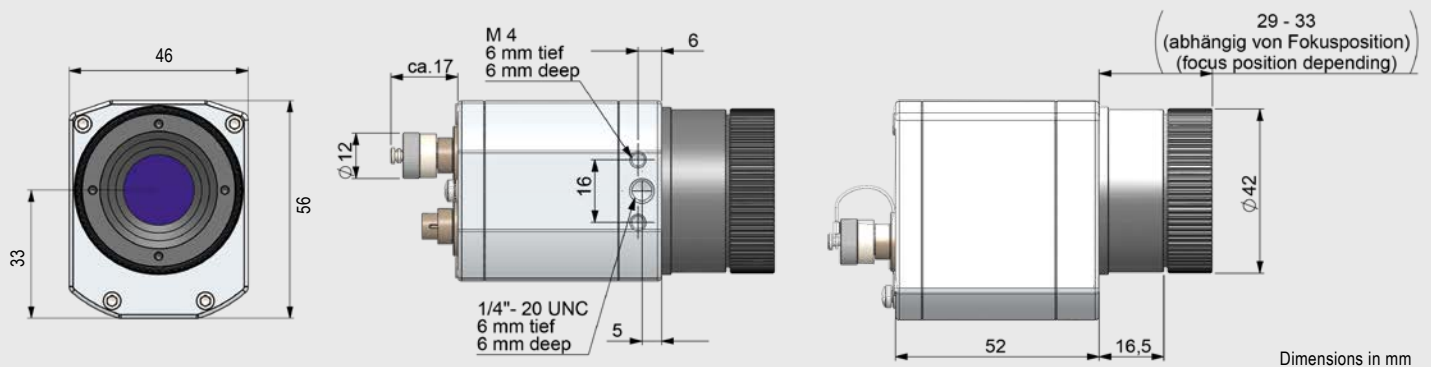

optris PI 450i G7

Dimensions

Process integration