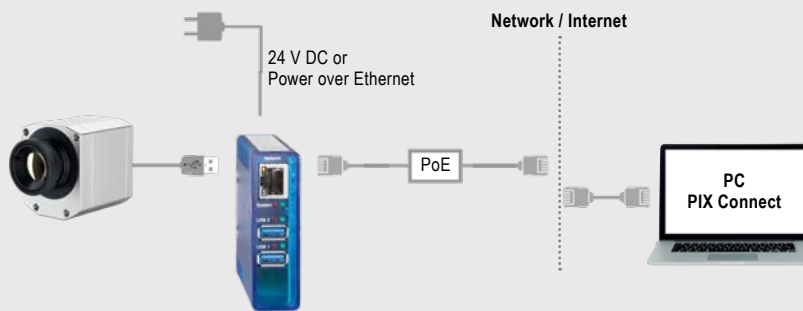

optris USB-Server Gigabit 2.0

- Network connection via Gigabit Ethernet
- Full TCP/IP support incl. routing and DNS
- Two independent USB ports
- Power via PoE or external voltage supply at 24 – 48 V DC
- Galvanic isolation 500 V_{RMS}
- Remotely configurable via web based management

For further information please visit