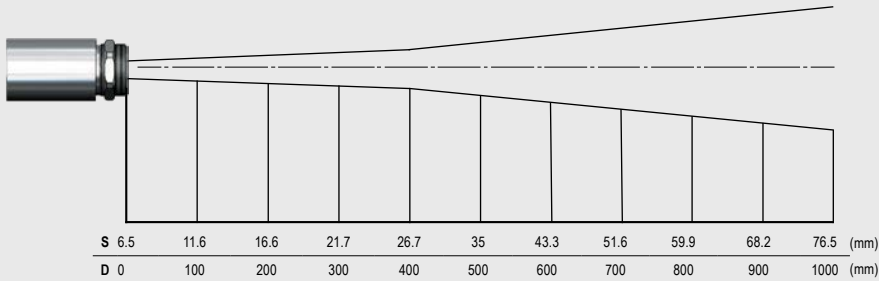

Optical parameters

Optics, D:S = 15:1