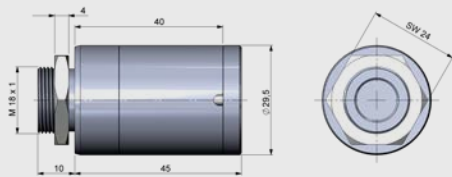

Dimensions

Dimensions massive housing incl. sensing head