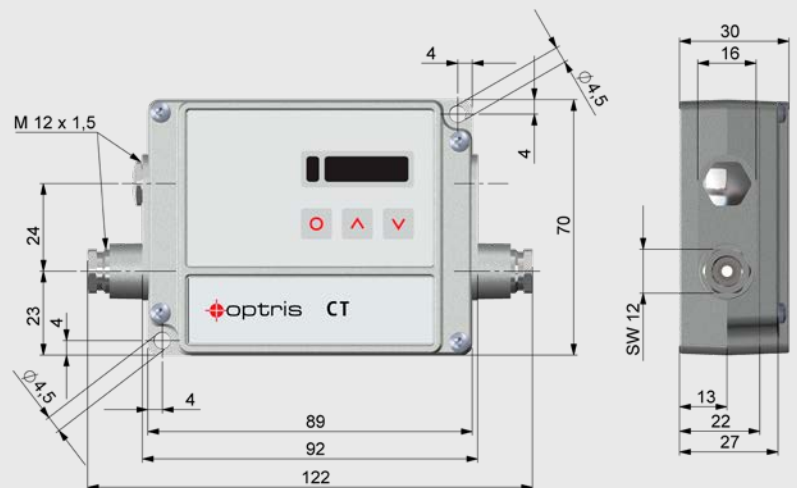

## Optical parameters

Optics, D:S = 15:1

## Dimensions

Dimensions massive housing incl. sensing head

Electronics