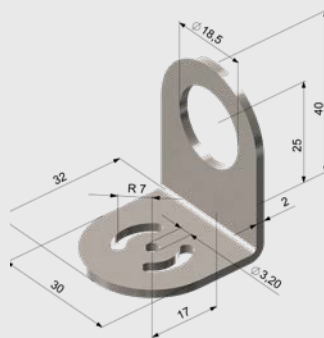

Accessories (examples)

Mounting bracket, adjustable in one axis (ACCTFBMH)