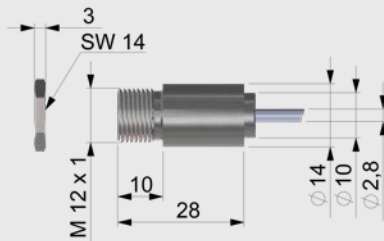

Electrical specifications

Outputs / analog	channel 1: 0/4 – 20 mA, 0 – 5/10 V, thermocouple J, K channel 2: sensing head temperature (-20 °C ... 85 °C as 0 – 5 V or 0 – 10 V), alarm output
Alarm output	24 V/50 mA (open-collector)
Optional	Relay: 2 x 60 V DC/ 42 V AC _{eff} ; 0.4 A; optically isolated
Outputs / digital	USB, RS232, RS485, CAN, Profibus DP, Ethernet (optional)
Output impedances	mA max. 500 Ω (with 8 – 36 V DC) mV min. 100 kΩ load impedance thermocouple 20 Ω
Inputs	Programmable functional inputs for external emissivity adjustment, ambient temperature compensation, trigger
Cable length	3 m (standard), 8 m, 15 m
Power supply	8 – 36 V DC
Current draw	Max. 100 mA

Optical specifications

10:1 optics

20:1 optics

Dimensions

Sensing head

Electronics

Compact Connect Software

- Software for easy sensor setup and remote controlling, supports multi tasking
- Graphic display for temperature trends and automatic data logging for analysis and documentation with 1 ms response time
- Adjustment of signal processing functions and programming of outputs and functional inputs of the sensor
- Automatic emissivity adjustment
- The software CompactConnect allows to customize the sensor to application needs of the user