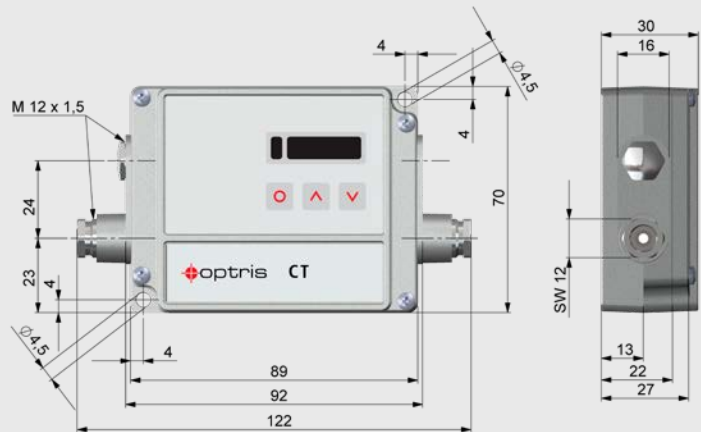

Electrical specifications

Outputs / analog	channel 1: 0/4 – 20 mA, 0 – 5/10 V, thermocouple J, K channel 2: sensing head temperature (-20 °C ... 85 °C as 0 – 5 V or 0 – 10 V), alarm output
Alarm output	24 V/50 mA (open-collector)
Optional	Relay: 2 x 60 V DC/ 42 V AC _{eff} ; 0.4 A; optically isolated
Outputs / digital	USB, RS232, RS485, CAN, Profibus DP, Ethernet (optional)
Output impedances	mA max. 500 Ω (with 8 – 36 V DC) mV min. 100 kΩ load impedance thermocouple 20 Ω
Inputs	Programmable functional inputs for external emissivity adjustment, ambient temperature compensation, trigger
Cable length	3 m (standard), 8 m, 15 m
Power supply	8 – 36 V DC
Current draw	Max. 100 mA

Optical specifications

10:1 optics

20:1 optics

Dimensions

Sensing head

Electronics

Compact Connect Software

- Software for easy sensor setup and remote controlling, supports multi tasking
- Graphic display for temperature trends and automatic data logging for analysis and documentation with 1 ms response time
- Adjustment of signal processing functions and programming of outputs and functional inputs of the sensor
- Automatic emissivity adjustment
- The software CompactConnect allows to customize the sensor to application needs of the user