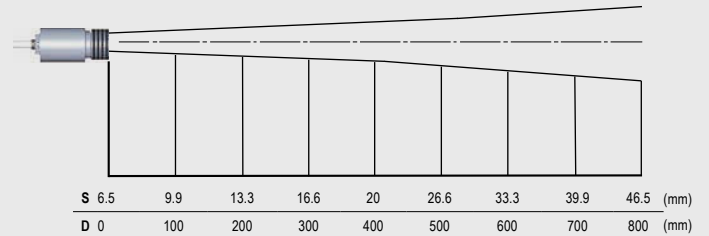

20:1 optics