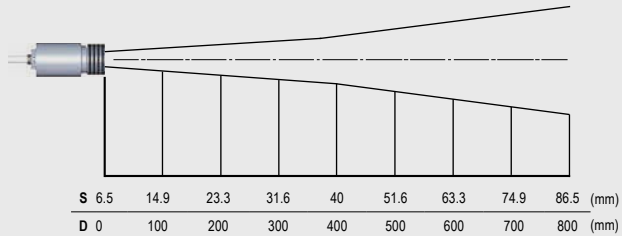

Optical specifications

10:1 optics