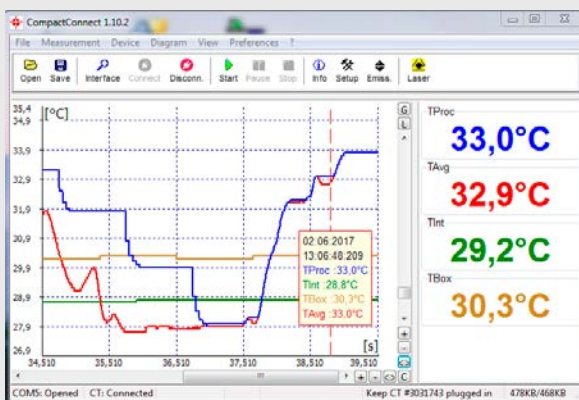

Optical specifications

10:1 optics

20:1 optics

Dimensions

Sensing head

Electronics

Compact Connect Software

- Software for easy sensor setup and remote controlling, supports multi tasking
- Graphic display for temperature trends and automatic data logging for analysis and documentation with 1 ms response time
- Adjustment of signal processing functions and programming of outputs and functional inputs of the sensor
- Automatic emissivity adjustment
- The software CompactConnect allows to customize the sensor to application needs of the user