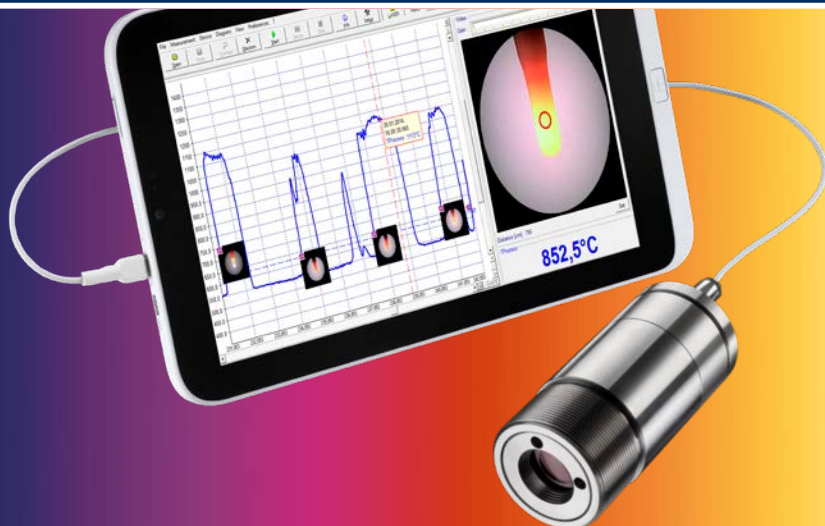

CSvideo 2M

Two-wire infrared thermometer for temperature measurements of metals and ceramics from 250 °C to 1600 °C with adjustable focus, patented crosshair laser and video sighting

innovative infrared technology