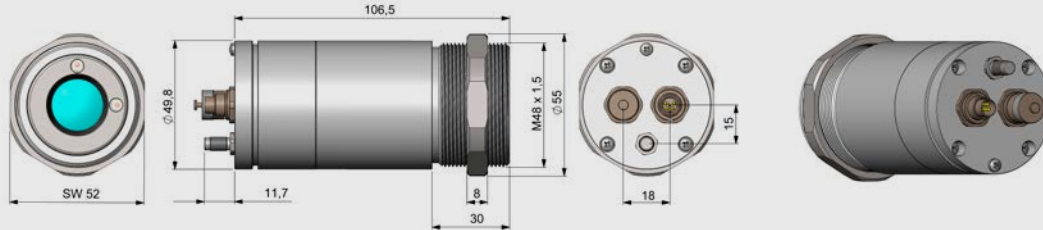

Dimensions sensing head

<https://optris.nt-rt.ru/> || osa@nt-rt.ru

Алматы (7273)495-231
Ангарск (3955)60-70-56
Архангельск (8182)63-90-72
Астрахань (8512)99-46-04
Барнаул (3852)73-04-60
Белгород (4722)40-23-64
Благовещенск (4162)22-76-07
Брянск (4832)59-03-52
Владивосток (423)249-28-31
Владикавказ (8672)28-90-48
Владимир (4922)49-43-18
Волгоград (844)278-03-48
Вологда (8172)26-41-59
Воронеж (473)204-51-73
Екатеринбург (343)384-55-89
Иваново (4932)77-34-06
Ижевск (3412)26-03-58
Иркутск (395)279-98-46
Казань (843)206-01-48

Калининград (4012)72-03-81
Калуга (4842)92-23-67
Кемерово (3842)65-04-62
Киров (8332)68-02-04
Коломна (4966)23-41-49
Кострома (4942)77-07-48
Краснодар (861)203-40-90
Красноярск (391)204-63-61
Курск (4712)77-13-04
Курган (3522)50-90-47
Липецк (4742)52-20-81
Магнитогорск (3519)55-03-13
Москва (495)268-04-70
Мурманск (8152)59-64-93
Набережные Челны (8552)20-53-41
Нижний Новгород (831)429-08-12
Новокузнецк (3843)20-46-81
Ноябрьск (3496)41-32-12
Новосибирск (383)227-86-73
Киргизия (996)312-96-26-47

Омск (3812)21-46-40
Орел (4862)44-53-42
Оренбург (3532)37-68-04
Пенза (8412)22-31-16
Петрозаводск (8142)55-98-37
Псков (8112)59-10-37
Пермь (342)205-81-47
Ростов-на-Дону (863)308-18-15
Рязань (4912)46-61-64
Самара (846)206-03-16
Саранск (8342)22-96-24
Санкт-Петербург (812)309-46-40
Саратов (845)249-38-78
Севастополь (8692)22-31-93
Симферополь (3652)67-13-56
Смоленск (4812)29-41-54
Сочи (862)225-72-31
Ставрополь (8652)20-65-13
Сургут (3462)77-98-35
Россия (495)268-04-70

Сыктывкар (8212)25-95-17
Тамбов (4752)50-40-97
Тверь (4822)63-31-35
Тольятти (8482)63-91-07
Томск (3822)98-41-53
Тула (4872)33-79-87
Тюмень (3452)66-21-18
Ульяновск (8422)24-23-59
Улан-Удэ (3012)59-97-51
Уфа (347)229-48-12
Хабаровск (4212)92-98-04
Чебоксары (8352)28-53-07
Челябинск (351)202-03-61
Череповец (8202)49-02-64
Чита (3022)38-34-83
Якутск (4112)23-90-97
Ярославль (4852)69-52-93
Казахстан (772)734-952-31