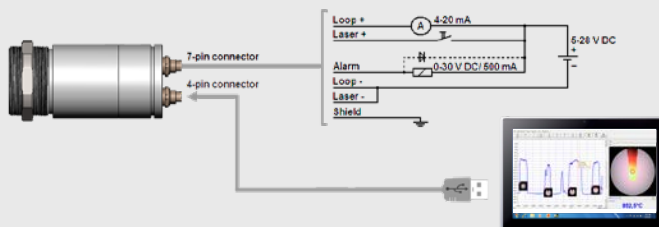

optris® CSvideo 2M

TECHNICAL DATA

Optical parameters

The vario optics of the CSvideo allows a smooth focusing of the optics to the desired distance.

The sensors are available in two versions:

Standard focus (SF): 200 mm till infinity

Close focus (CF): 90 mm till 250 mm

The following tables show examples of measurement distances and the corresponding measurement spot sizes:

	2ML: SF optics (150:1)								2ML: CF optics (150:1)					
Meas. spot size in mm	1.3	2.0	3.0	4.7	7.3	10.7	16.7	33.3	0.6	0.8	1.0	1.2	1.4	1.7
Meas. distance in mm	200	300	450	700	1100	1600	2500	5000	90	120	150	180	210	250
	2MH: SF optics (300:1)								2MH: CF optics (300:1)					
Meas. spot size in mm	0.7	1.0	1.5	2.3	3.7	5.3	8.3	16.7	0.3	0.4	0.5	0.6	0.7	0.8
Meas. distance in mm	200	300	450	700	1100	1600	2500	5000	90	120	150	180	210	250

Connection modes

Analog operation mode: 4-20 mA and alarm interface. Setup & installation via USB cable (hot Plug & Play)