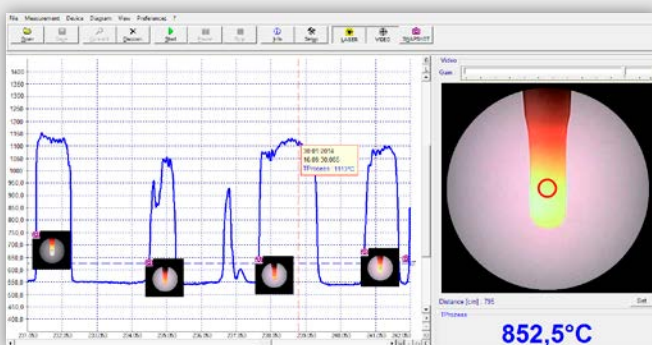

Close focus (CF): 90 mm till 250 mm

The following tables show examples of measurement distances and the corresponding measurement spot sizes:

	2ML: SF optics (150:1)								2ML: CF optics (150:1)					
Meas. spot size in mm	1.3	2.0	3.0	4.7	7.3	10.7	16.7	33.3	0.6	0.8	1.0	1.2	1.4	1.7
Meas. distance in mm	200	300	450	700	1100	1600	2500	5000	90	120	150	180	210	250
	2MH: SF optics (300:1)								2MH: CF optics (300:1)					
Meas. spot size in mm	0.7	1.0	1.5	2.3	3.7	5.3	8.3	16.7	0.3	0.4	0.5	0.6	0.7	0.8
Meas. distance in mm	200	300	450	700	1100	1600	2500	5000	90	120	150	180	210	250

### Connection modes

Analog operation mode: 4-20 mA and alarm interface. Setup & installation via USB cable (hot Plug & Play)

Digital operation mode: process control (Video and temperature) via software

### Software included

- Automatic snapshots (time- or temperature dependent) to control and document the process
- Graphic display and recording of the measurement values
- Setup of sensor parameters and signal processing functions
- Remote control of the sensor