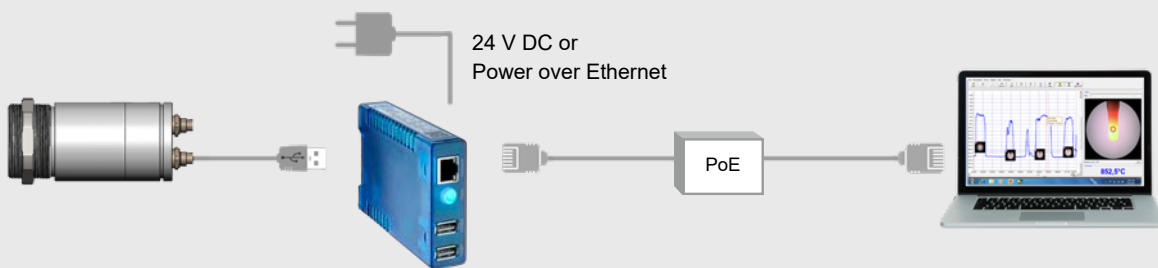

### Optical parameters

The vario optics of the CSvideo allows a smooth focusing of the optics to the desired distance.

The sensors are available in two versions:

Standard focus (SF): 200 mm till infinity

Close focus (CF): 90 mm till 250 mm

The following tables show examples of measurement distances and the corresponding measurement spot sizes:

	2ML: SF optics (150:1)								2ML: CF optics (150:1)					
Meas. spot size in mm	1.3	2.0	3.0	4.7	7.3	10.7	16.7	33.3	0.6	0.8	1.0	1.2	1.4	1.7
Meas. distance in mm	200	300	450	700	1100	1600	2500	5000	90	120	150	180	210	250
	2MH: SF optics (300:1)								2MH: CF optics (300:1)					
Meas. spot size in mm	0.7	1.0	1.5	2.3	3.7	5.3	8.3	16.7	0.3	0.4	0.5	0.6	0.7	0.8
Meas. distance in mm	200	300	450	700	1100	1600	2500	5000	90	120	150	180	210	250

### Connection modes

Analog operation mode: 4-20 mA and alarm interface. Setup & installation via USB cable (hot Plug & Play)

Digital operation mode: process control (Video and temperature) via software