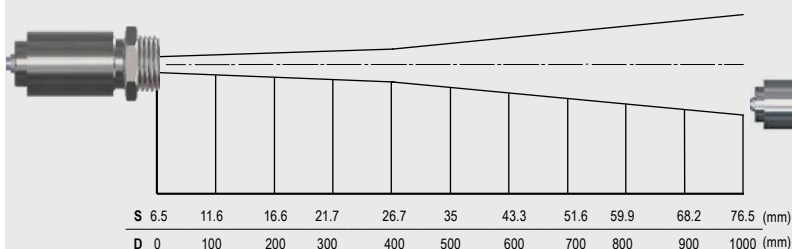

## Optical parameters

SF optics, D:S = 2:1

CF optics D:S = 2:1 (far field = 2,5:1)

SF optics, D:S = 15:1

Options with integrated CF lens

CF optics D:S = 15:1 (far field = 5:1)

SF optics D:S = 22:1

CF optics, D:S = 22:1 (far field = 6:1)