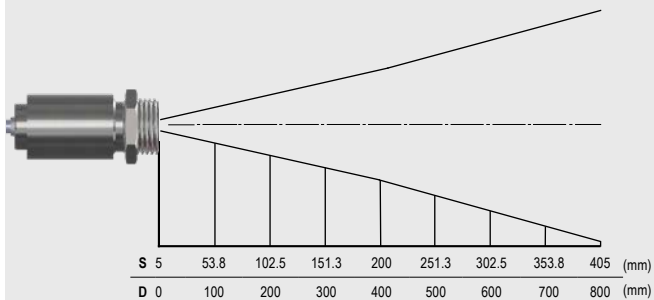

Optical parameters

SF optics, D:S = 2:1