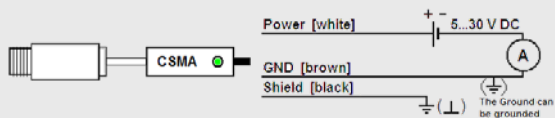

## Optical parameters

SF optics, D:S = 2:1

CF optics D:S = 2:1 (far field = 2,5:1)

SF optics, D:S = 15:1

Options with integrated CF lens

CF optics D:S = 15:1 (far field = 5:1)

SF optics D:S = 22:1

CF optics, D:S = 22:1 (far field = 6:1)

## Connections

Connection mV version

Connection mA version

The CSmicro can be connected to a smartphone via the IR app connector