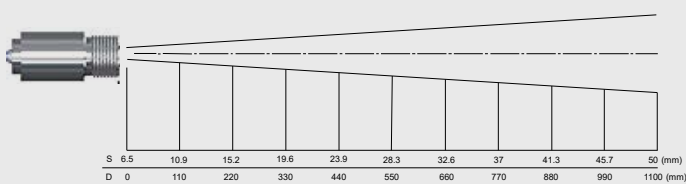

## Optical parameters

SF optics, D:S = 2:1

CF optics D:S = 2:1 (far field = 2,5:1)

SF optics, D:S = 15:1

Options with integrated CF lens

CF optics D:S = 15:1 (far field = 5:1)

SF optics D:S = 22:1

CF optics, D:S = 22:1 (far field = 6:1)