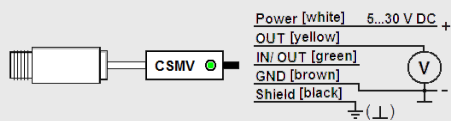

## Optical parameters

SF optics, D:S = 2:1

CF optics D:S = 2:1 (far field = 2,5:1)

SF optics, D:S = 15:1

Options with integrated CF lens

CF optics D:S = 15:1 (far field = 5:1)

SF optics D:S = 22:1

CF optics, D:S = 22:1 (far field = 6:1)

## Connections

Connection mV version

Connection mA version

The CSmicro can be connected to a smartphone via the IR app connector