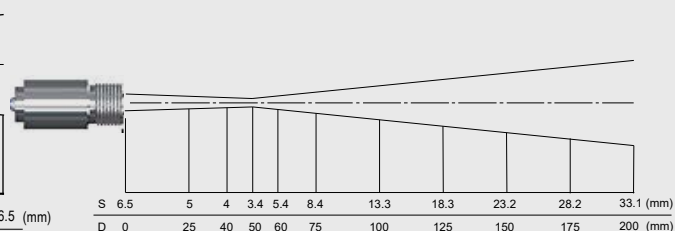

## Optical parameters

SF optics, D:S = 2:1

CF optics D:S = 2:1 (far field = 2,5:1)

SF optics, D:S = 15:1

Options with integrated CF lens

CF optics D:S = 15:1 (far field = 5:1)

SF optics D:S = 22:1

CF optics, D:S = 22:1 (far field = 6:1)