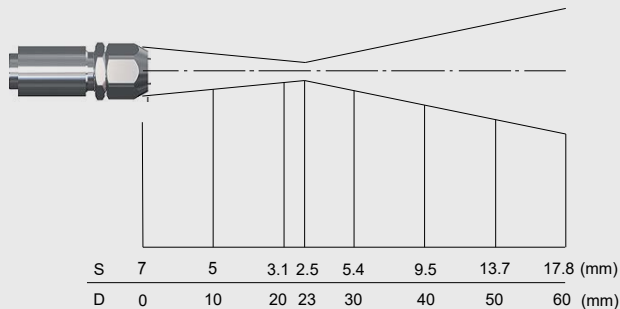

## Optical parameters

SF optics, D:S = 2:1

CF optics D:S = 2:1 (far field = 2,5:1)

SF optics, D:S = 15:1

Options with integrated CF lens

CF optics D:S = 15:1 (far field = 5:1)

SF optics D:S = 22:1

CF optics, D:S = 22:1 (far field = 6:1)