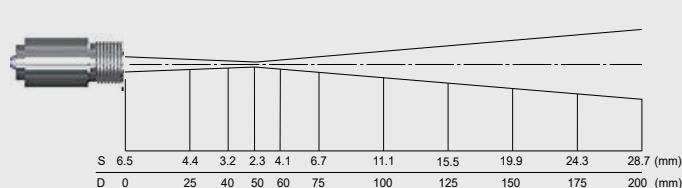

## Optical parameters

SF optics, D:S = 2:1

CF optics D:S = 2:1 (far field = 2,5:1)

SF optics, D:S = 15:1

Options with integrated CF lens

CF optics D:S = 15:1 (far field = 5:1)

SF optics D:S = 22:1

CF optics, D:S = 22:1 (far field = 6:1)