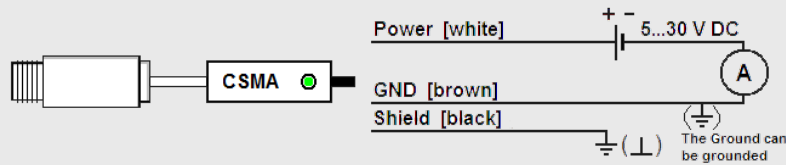

⁵⁾ At ambient temperatures < 18 °C and > 28 °C; whichever is greater

⁶⁾ At time constant of 150 ms and T_{Obj} 20 °C

optris® CSmicro LT HS

Optical parameters

SF optics, D:S = 15:1

Integrated CF optics, D:S = 15:1 (far field = 5:1)

Connections

Connection mV version

Connection mA version

The CSmicro can be connected to a smartphone via the IR app connector

Dimensions

Dimensions CSmicro LT HS

Mounting bracket, fixed (ACCTFBMH)

Air purge with integrated CFoptics (ACCTAPMH)