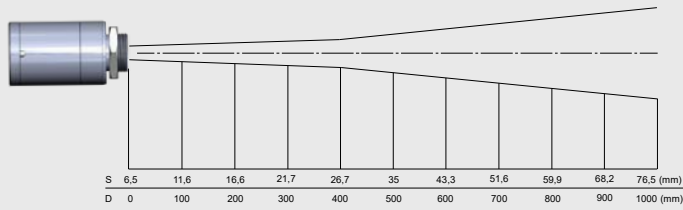

Measurement specifications

Temperature range	-20 ... 150 °C
Spectral range	8 – 14 µm
Optical resolution (90 % energy)	15:1
CF optics (optional)	3.4 mm @ 50 mm
System accuracy	±1.0 % or ±1.0 °C ^{3), 4)}
Repeatability	±0.3 % or ±0.3 °C ^{3), 4)}
Temperature coefficient	±0.05 K/K or ±0.05 % K ⁵⁾
NETD	0.025 K ⁶⁾
Response time	150 ms
Emissivity / gain (adjustable via software)	0.100 – 1.100
Transmissivity (adjustable via software)	0.100 – 1.100
Signal processing (parameter adjustable only via optional software)	Peak hold, valley hold, average; extended hold function with threshold and hysteresis
Dimensions of electronics	Length: 35 mm Diameter: 12 mm
Software	optris® Compact Connect (Windows) IR mobile (Android)

⁵⁾ At ambient temperatures < 18 °C and > 28 °C; whichever is greater

⁶⁾ At time constant of 150 ms and T_{Obj} 20 °C

optris® CSmicro LT HS

Optical parameters

SF optics, D:S = 15:1

Integrated CF optics, D:S = 15:1 (far field = 5:1)