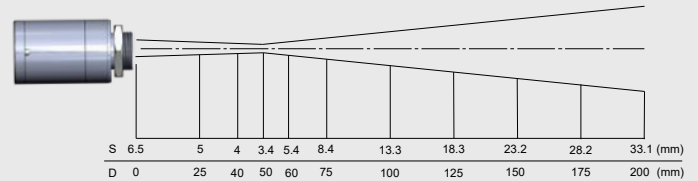

Measurement specifications

Temperature range	-20 ... 150 °C
Spectral range	8 – 14 µm
Optical resolution (90 % energy)	15:1
CF optics (optional)	3.4 mm @ 50 mm
System accuracy	±1.0 % or ±1.0 °C ^{3), 4)}
Repeatability	±0.3 % or ±0.3 °C ^{3), 4)}
Temperature coefficient	±0.05 K/K or ±0.05 % K ⁵⁾
NETD	0.025 K ⁶⁾
Response time	150 ms
Emissivity / gain (adjustable via software)	0.100 – 1.100
Transmissivity (adjustable via software)	0.100 – 1.100
Signal processing (parameter adjustable only via optional software)	Peak hold, valley hold, average; extended hold function with threshold and hysteresis
Dimensions of electronics	Length: 35 mm Diameter: 12 mm
Software	optris® Compact Connect (Windows) IR mobile (Android)

⁵⁾ At ambient temperatures < 18 °C and > 28 °C; whichever is greater

⁶⁾ At time constant of 150 ms and T_{Obj} 20 °C

optris® CSmicro LT HS

Optical parameters

SF optics, D:S = 15:1

Integrated CF optics, D:S = 15:1 (far field = 5:1)

Connections

Connection mV version

Connection mA version

The CSmicro can be connected to a smartphone via the IR app connector

Dimensions

Dimensions CSmicro LT HS

Mounting bracket, fixed (ACCTFBMH)

Air purge with integrated CFoptics (ACCTAPMH)