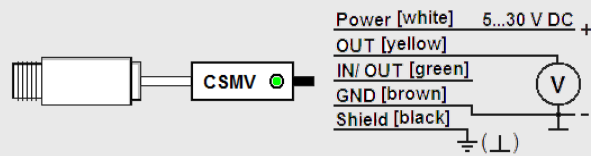

⁵⁾ At ambient temperatures < 18 °C and > 28 °C; whichever is greater

⁶⁾ At time constant of 150 ms and T_{Obj} 20 °C

optris® CSmicro LT HS

Optical parameters

SF optics, D:S = 15:1

Integrated CF optics, D:S = 15:1 (far field = 5:1)

Connections

Connection mV version

Connection mA version

The CSmicro can be connected to a smartphone via the IR app connector

Dimensions

Dimensions CSmicro LT HS

Mounting bracket, fixed (ACCTFBMH)

Air purge with integrated CFoptics (ACCTAPMH)