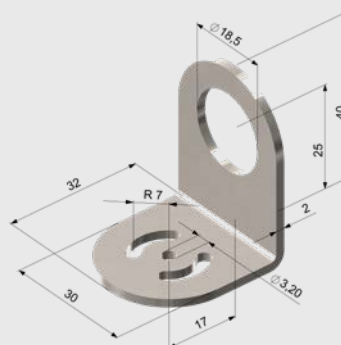

Connections

Connection mV version

Connection mA version

The CSmicro can be connected to a smartphone via the IR app connector

Dimensions

Dimensions CSmicro LT HS

Mounting bracket, fixed (ACCTFBMH)

Air purge with integrated CFoptics (ACCTAPMH)