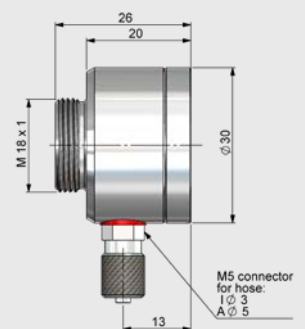

Connections

Connection mV version

Connection mA version

The CSmicro can be connected to a smartphone via the IR app connector

Dimensions

Dimensions CSmicro LT HS

Mounting bracket, fixed (ACCTFBMH)

Air purge with integrated CFoptics (ACCTAPMH)