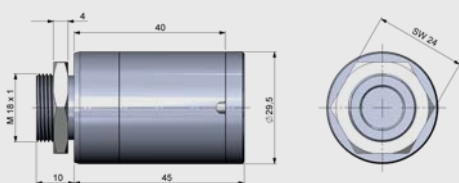

Connections

Connection mV version

Connection mA version

The CSmicro can be connected to a smartphone via the IR app connector

Dimensions

Dimensions CSmicro LT HS

Mounting bracket, fixed (ACCTFBMH)

Air purge with integrated CFoptics (ACCTAPMH)