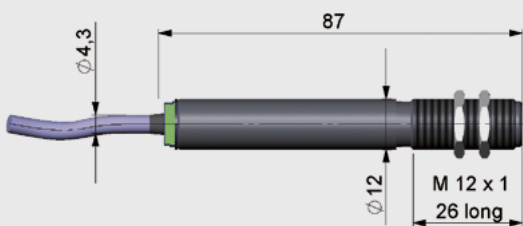

Optics with CF-lens, D:S = 15:1

Connections

Connection analog
with open collector
alarm output

Connection digital
with USB adapter
cable

Dimensions

Dimensions optris® CS

Cable box onto equipment side

ESTO-Binder
Series 712 / 99-0410-1004