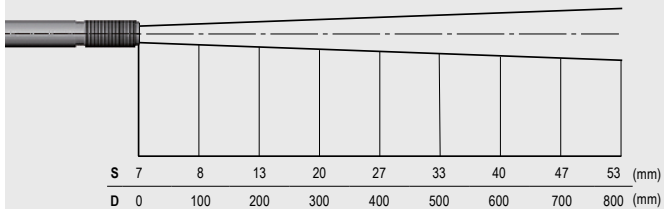

Measurement specifications

Temperature range (scalable via software)	-40 °C ... 1030 °C
Spectral range	8-14 μm
Optical resolution (90 % energy)	15:1
CF-lens (optional)	0.8 mm @ 10 mm
System accuracy (at ambient temp. 23 ±5 °C)	±1.5 % or ±1.5 °C ¹⁾
Repeatability (at ambient temp. 23 ±5 °C)	±0.75 % or ±0.75 °C ¹⁾
Temperature coefficient	±0.05 K/K or ±0.05 % / K ³⁾
NETD	0.1 K ²⁾
Response time (90 %)	25 ms (einstellbar bis 999 s)
Emissivity / Gain (adjustable via 0–10 V DC input or software)	0.100–1.100
Transmissivity (adjustable via software)	0.100–1.100
Signal processing (parameter adjustable via software)	Peak hold, valley hold, average; extended hold function with threshold and hysteresis
Software	optris® Compact Connect

¹⁾ Object temperature >0 °C; whichever is greater

²⁾ At time constant 100 ms and T_{obj} 25 °C

³⁾ For ambient temperatures <18 °C and >28 °C; whichever is greater

optris® CSmed LT

Optical Specifications

Optics, D:S = 15:1

Optics with CF-lens, D:S = 15:1

Connections

Connection analog
with open collector
alarm output

Connection digital
with USB adapter
cable

Dimensions

Dimensions optris® CS

Cable box onto equipment side

ESTO-Binder
Series 712 / 99-0410-1004