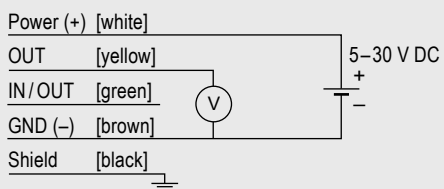

Optics with CF-lens, D:S = 15:1

Connections

Connection analog
with open collector
alarm output

Connection digital
with USB adapter
cable

Dimensions

Dimensions optris® CS

Cable box onto equipment side

ESTO-Binder
Series 712 / 99-0410-1004