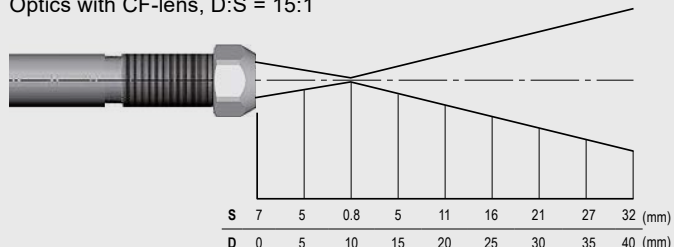

Optics with CF-lens, D:S = 15:1