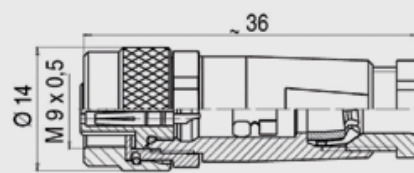

Optics with CF-lens, D:S = 15:1

Connections

Connection analog
with open collector
alarm output

Connection digital
with USB adapter
cable

Dimensions

Dimensions optris® CS

Cable box onto equipment side

ESTO-Binder
Series 712 / 99-0410-1004