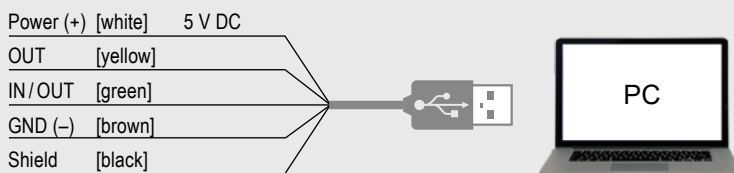

Optics with CF-lens, D:S = 15:1

Connections

Connection analog
with open collector
alarm output

Connection digital
with USB adapter
cable

Dimensions

Dimensions optris® CS

Cable box onto equipment side

ESTO-Binder
Series 712 / 99-0410-1004