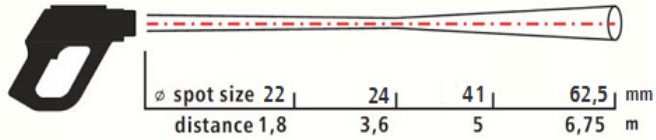

Optical Specifications

P20 05M

D:S = 150:1