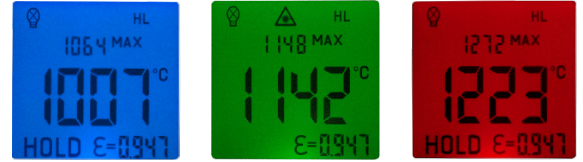

Output/digital	USB interface
Power	Ni-MH rechargeable battery
Battery lifetime	5 h laser and backlight on 25 h without laser and back-light
AC Adapter	220 VAC, 50/60 Hz

Measurement Specifications

Temperature range	1000°C to 2000°C
Spectral range	525 nm
Optical resolution	150:1
System accuracy (at Tamb = 23 ± 5°C)	±(0.3% of reading + 2°C)
Repeatability	±(0.1% of reading + 1°C)
Temperature resolution	0.1 K
Response time	100 ms
Emissivity (adjustable)	0.100 - 1.000
Sighting	Double laser class II (<1 mW) and sighting scope
Signal processing	MAX/MIN, Scan/Hold function
Alarm functions	Audible and visible HIGH/LOW alarm
Data storage	2000 values
LCD backlight	Three color alarm indication
Software	Optris Connect

Optical Specifications

P20 05M

D:S = 150:1

Display

- HIGH-/LOW-alarm (3-coloured display)

optris Connect - Reporting Software

- Setup of parameters
- Download of logger data
- Display and record of temperature trends
- Image based report function
- Runs on Windows 8-tablet PCs
- Software included