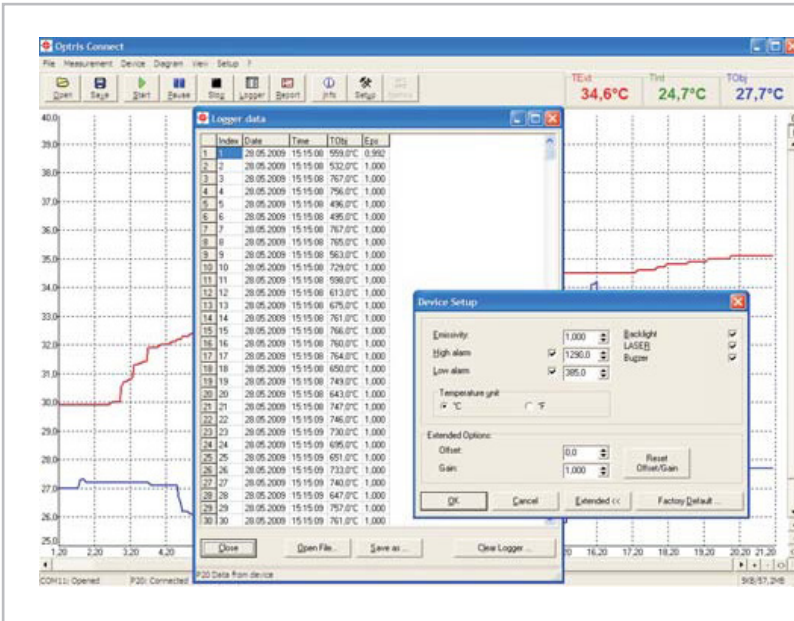

Optical Specifications

P20 05M

D:S = 150:1

Display

- HIGH-/LOW-alarm (3-coloured display)

optris Connect - Reporting Software

- Setup of parameters
- Download of logger data
- Display and record of temperature trends
- Image based report function
- Runs on Windows 8-tablet PCs
- Software included