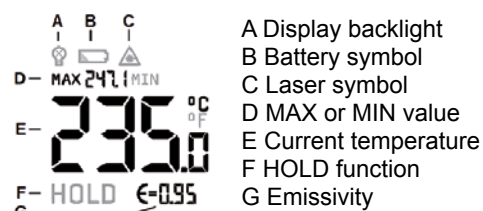

Display (MS)