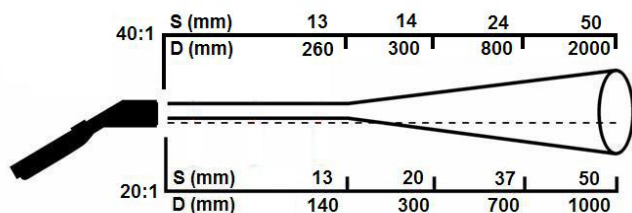

Optics and Display

Distance-to-Spot-Ratio D:S